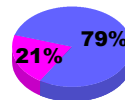

**Membership Results 2012-2013**

Goal, New, Dropped, Gain/Loss

**Comparison of Club Gain/Loss**

Current Year Compared to the Previous Year

**Comparison of Membership Gain/Loss**

Current Year Compared to the Previous Year

**YTD Status Quo Clubs 2012-2013**

Status Quo Clubs Compared to Status Quo Members

**Gender Comparison 2012-2013**

Jul/Aug/Sep

Oct/Nov/Dec

Jan/Feb/Mar

Male

Female